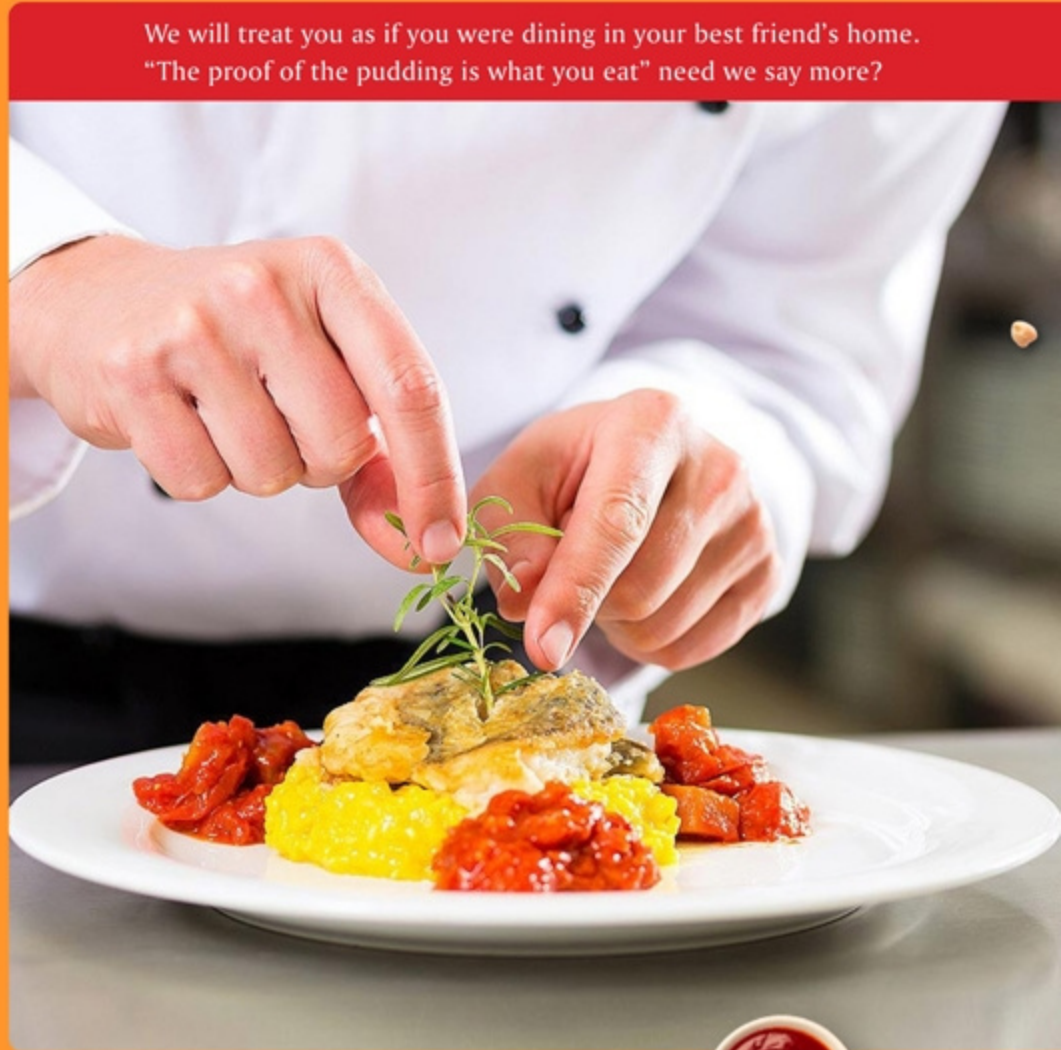

We will treat you as if you were dining in your best friend's home.
"The proof of the pudding is what you eat" need we say more?